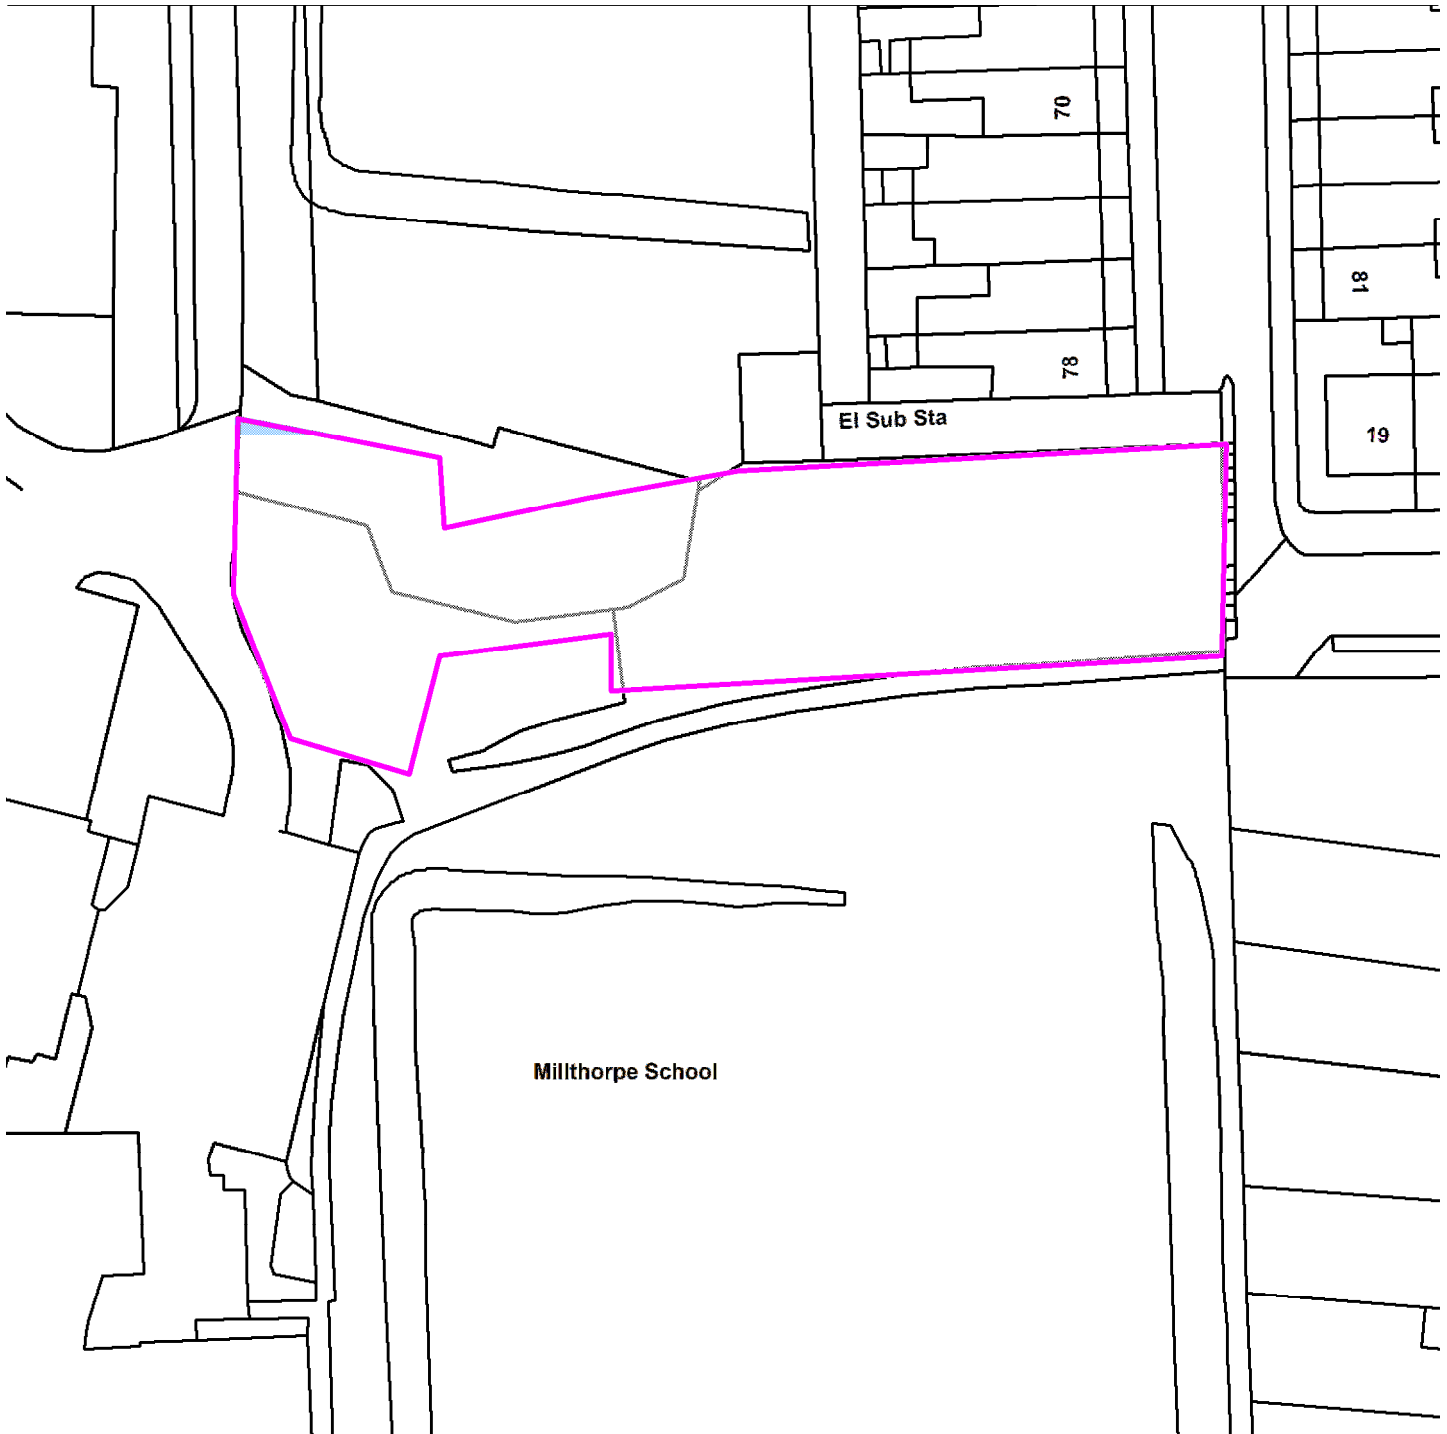

18/01162/FUL

Millthorpe School, Nunthorpe Avenue

GIS by ESRI (UK)

Scale : 1:570

Reproduced from the Ordnance Survey map with the permission of the Controller of Her Majesty's Stationery Office © Crown Copyright 2000.

Unauthorised reproduction infringes Crown Copyright and may lead to prosecution or civil proceedings.

Organisation	Not Set
Department	Not Set
Comments	Site Plan
Date	12 March 2019
SLA Number	Not Set